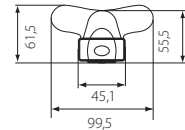

# ALDO 4LED

Linien-Beleuchtungsfassung  
Series luminaire  
Luminaire d'éclairage linéaire

ALDO 4LED 1X60

ALDO 4LED 2X60

ALDO 4LED 1X60R

ALDO 4LED 2X60R

ALDO 4LED 1X60  
ALDO 4LED 1X120  
ALDO 4LED 1X150

ALDO 4LED 2X60  
ALDO 4LED 2X120  
ALDO 4LED 2X150