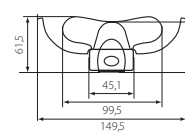

ALDO 4LED 2X60R
ALDO 4LED 2X120R
ALDO 4LED 2X150R

Kanlux

Model	Part Number	Power [W]
ALDO 4LED 1X60	26360	max 18W
ALDO 4LED 1X60R	26370	max 18W
ALDO 4LED 1X120	26361	max 36W
ALDO 4LED 1X120R	26371	max 36W
ALDO 4LED 1X150	26362	max 58W
ALDO 4LED 1X150R	26372	max 58W
ALDO 4LED 2X60	26363	2x max 18W
ALDO 4LED 2X60R	26373	2x max 18W
ALDO 4LED 2X120	26364	2x max 36W
ALDO 4LED 2X120R	26374	2x max 36W
ALDO 4LED 2X150	26365	2x max 58W
ALDO 4LED 2X150R	26375	2x max 58W